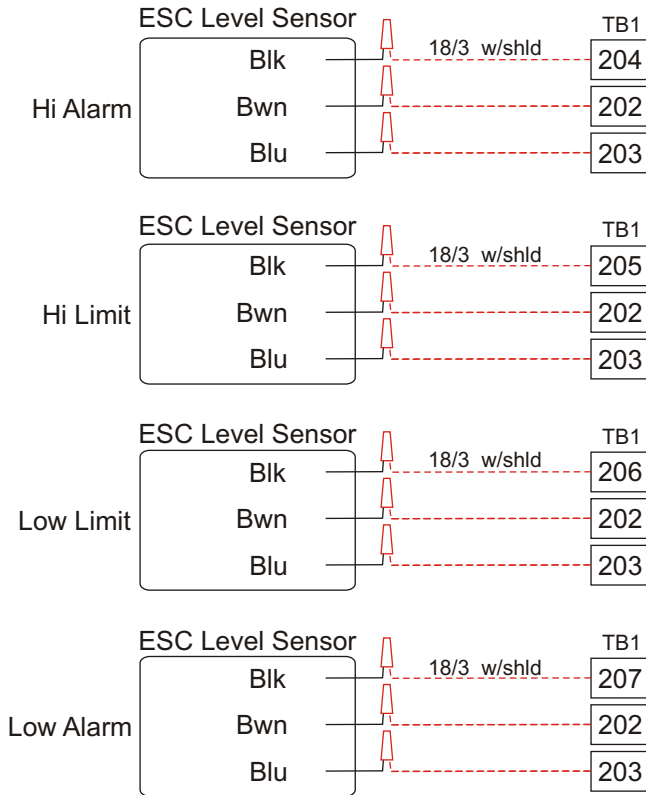

STAY-FILL

LEVEL CONTROLLER

Installation Instructions

LCS-1T

Electrical Connection Points

INPUTS